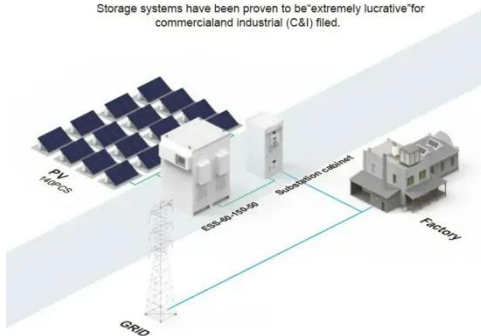

BASIC APPLICATION

Programmable DC Power Supplies

The Sorensen programmable DC power supplies line offers a wide voltage, current, and power range with precision to meet your specific target. Advanced digital monitoring and control features, industry ...

[Get Price](#)

Contact Us

For catalog requests, pricing, or partnerships, please visit:
<https://k3gizycko.pl>