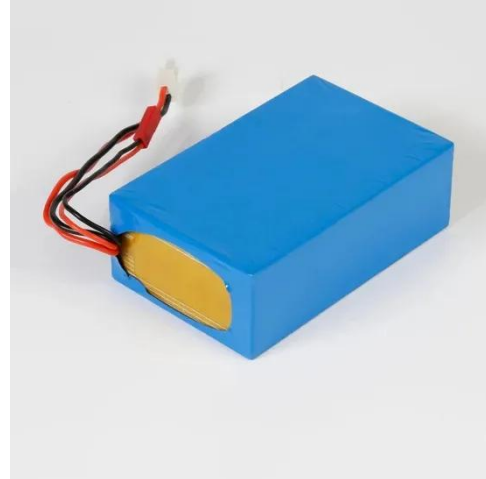

providing customized, fully integrated,
vendor neutral outdoor network
equipment ...

[Get Price](#)

Contact Us

For catalog requests, pricing, or partnerships, please visit:
<https://k3gizycko.pl>