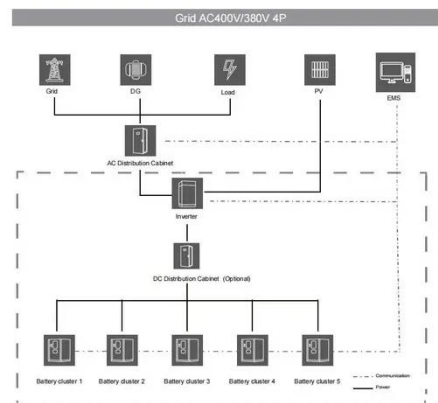

Modular systems for energy storage , Rittal

Pre-configured solution for energy storage containers with high-efficiency cooling technology to help reduce your