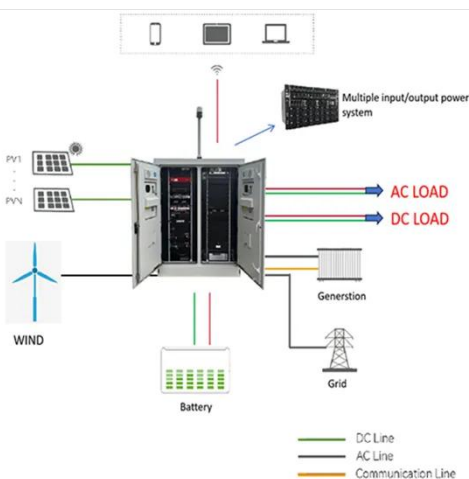

What is 5G Energy Consumption?

With 5G projected to increase capacity up to approximately 1000-fold and high frequency millimeter wave (mmWave) transmission driving exponentially higher cell density, this percentage could ...

[Get Price](#)