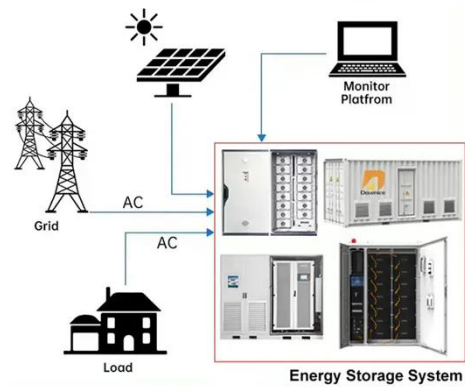

DISTRIBUTED PV GENERATION + ESS