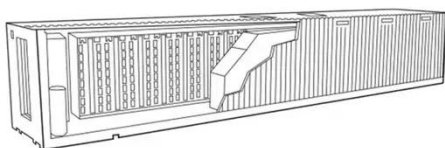

Georgia base station power cabinet

Samlex Base Station Radio Cabinets

Featuring housing for Motorola, Kenwood, Vertex, ICOM, Harris, and others, these cabinets are sized to accept your choice of radio and Samlex America power supply. With easy radio and power supply ...

[Get Price](#)

Base Station Radio Cabinets , Samlex

Custom-fit cabinets for mobile radios and SEC power supplies. Durable desktop housing--ideal for telecom, emergency services & industrial control.

[Get Price](#)

Georgia Communication Base Station Wind Power Outdoor Cabinet

Through intelligent software control, it ensures green energy priority power supply, Base Station Energy Cabinet The Base Station Energy Cabinet is a fully enclosed, weather-resistant telecom energy ...

[Get Price](#)