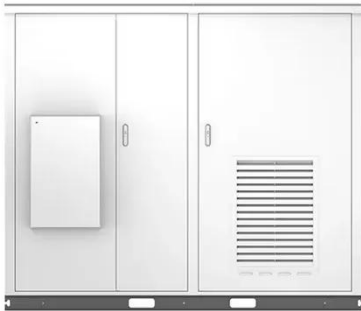

custom fit to your land mobile radio.
Learn more.

[Get Price](#)

Samlex 12430-M Power Supply Radio Cabinet

Power Supply Radio Cabinet for use with MOTOTRBO XPR5000 Series mobile radios. Fits SEC-1212, SEC-1223, and SEC-1235 Series power supplies. Power Supply not included.

[Get Price](#)