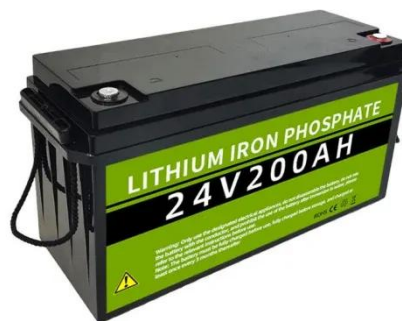

Base Station Radio Cabinets

Create a functional desktop base station for your mobile radio and Samlex power supply. Combination cabinets are