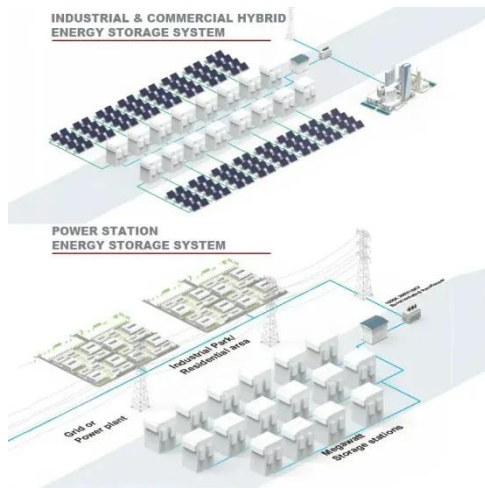

an Indigenous culture within its interior uplands.

[Get Price](#)

The best 11 places to visit in Guatemala

From volcanoes and jungle ruins to historic cities and Maya culture, these 11 sights should get top billing on your Guatemala travel itinerary.

[Get Price](#)