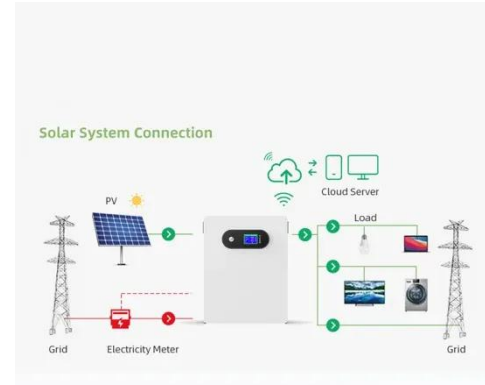

[Get Price](#)

What are the integrated energy storage cabinets? , NenPower

Integrated energy storage cabinets consist of multiple essential components that work seamlessly together to provide efficient energy storage. At their core, these cabinets contain ...

[Get Price](#)

How to Choose the Right Energy Storage Cabine?

This guide explains how to size a battery cabinet, compare core technologies, ensure safe operation, and evaluate warranties and integration compatibility before investing in a commercial energy

...

[Get Price](#)

Integrated Energy Storage Cabinet Design: Innovations, Challenges, ...

With renewable energy adoption skyrocketing, integrated energy storage cabinet design has become the unsung hero of modern power systems. These cabinets aren't just metal boxes; ...