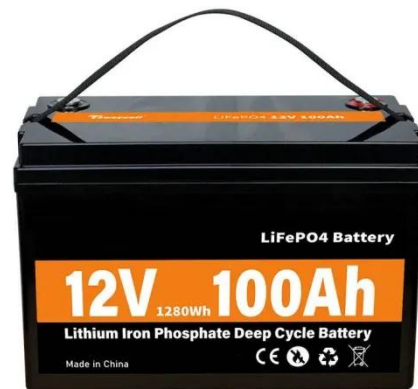

Commercial and Industrial Energy Storage Cabinet BESS , Anern

All-in-One Design: Compact, pre-assembled solution for easy deployment and reduced installation time. High Scalability: Modular architecture allows for flexible capacity expansion. Robust Protection: IP54 ...