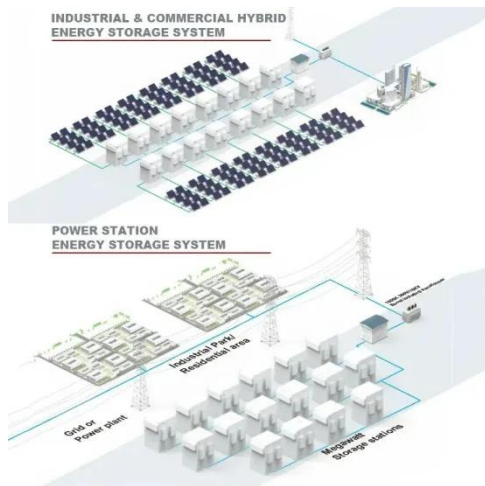

High quality din rail breaker in Calcutta

Din Rail In Kolkata West Bengal At Best Price

Get din rail in Kolkata West Bengal at best price. Find list of din rail manufacturers suppliers located in Calcutta & near by cities.

[Get Price](#)

Cheap Wholesale Din Rail Circuit Breaker Quotes, Pricelist

As a trusted supplier, Talemod offers competitive wholesale prices for high-quality Din Rail Circuit Breakers. Get quotes directly from our reliable factories today!

[Get Price](#)