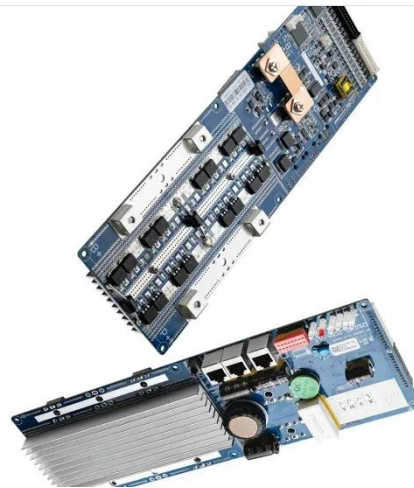

Contact Us

For catalog requests, pricing, or partnerships, please visit:
<https://k3gizycko.pl>