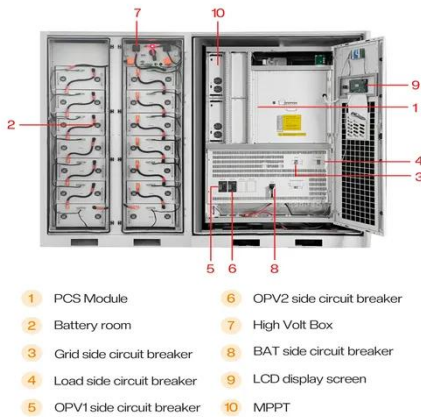

everything you need to know

Although exact dimensions vary by manufacturer, home solar panels usually measure about 5.4 feet wide by 3.25 feet long (about 17.6 square feet), with a depth of less than two inches.

[Get Price](#)

Photovoltaic Panel 660W: Key Dimensions and Industry Insights

Most 660W photovoltaic panels measure approximately 1,640-2,384 mm in length and 992-1,303 mm in width, with thickness ranging from 35-40mm. These dimensions vary across manufacturers - think ...

[Get Price](#)

Standard Solar Panel Sizes And Wattages (100W-500W Dimensions)

The goal here is to get to the average solar panel size by wattage. You can find typical dimensions of 100W, 150W, 170W, 200W, 200W, 220W, 300W, 350W, 400W, and 500W solar panels summarized ...

[Get Price](#)