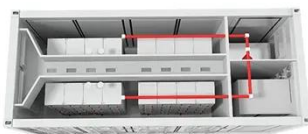

[Get Price](#)

The Critical Communications Review

The indoor radio system being delivered will serve internal radio communications within the airport's buildings via the existing TETRAPOL system and will also integrate the BOS digital radio system.