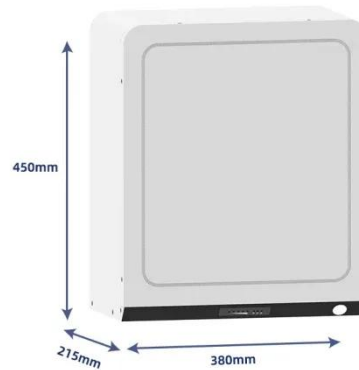

Charging your band , HUAWEI Support Global

It takes about 90 minutes to fully charge the band (at 25°C). After the band is fully charged, a full charge icon will display. To ensure optimal battery safety, the charging current decreases substantially when ...