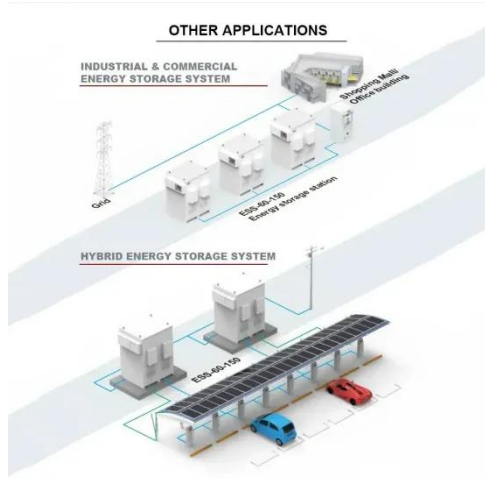

Open Infrastructure Map

Open map of the world's electricity, telecoms, oil, and gas infrastructure, using data from OpenStreetMap.

[Get Price](#)

Contact Us

For catalog requests, pricing, or partnerships, please visit:
<https://k3gizycko.pl>