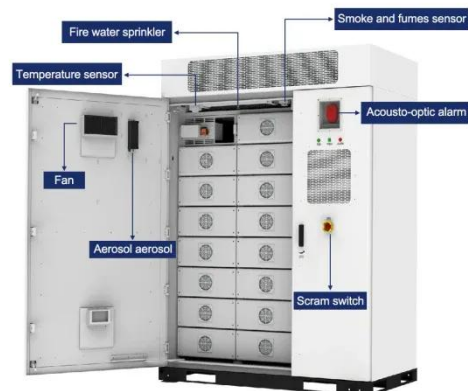

Top CoolSculpting Providers in North Carolina, U.S.

Looking for CoolSculpting in North Carolina, U.S.? Compare top-rated providers, real patient reviews, photos, and board certifications at RealSelf.

[Get Price](#)