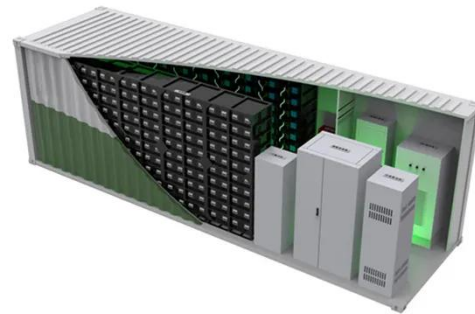

Huawei base station wind power cabinet battery

Huawei base station wind power cabinet battery

HUAWEI BASE STATION WIND POWER SUPPLY TECHNOLOGY

How much battery capacity does the base station use? The average battery capacity required by a base station ranges from 15 to 50 amp-hours (Ah), depending on the base station's operational demands ...

[Get Price](#)

Site Power Solutions & Facility , Huawei Digital Power

It transforms batteries from dumb devices into a cloud-based and smart energy storage system. It supports features such as voltage boosting, hybrid use, peak staggering, antitheft, and remote O& M.

[Get Price](#)

HUAWEI BASE STATION

What is a telecom battery backup system? A telecom battery backup system is a comprehensive portfolio of energy storage batteries used as backup power for base stations to ensure a reliable and stable ...

[Get Price](#)

Outdoor PowerCube 500 Cabinet for

HUAWEI ESC30-N1

It features IP55 protection, natural heat dissipation, and operates within a temperature range of -33? to +40?. Designed for Huawei ESC30-N1, it supports up to 2 sets of 75Ah lithium batteries with a ...