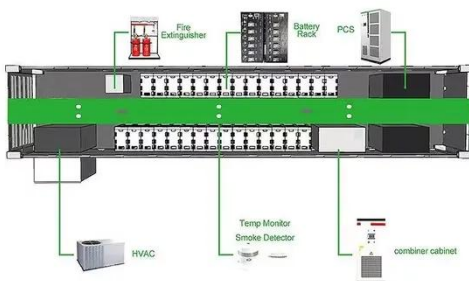

Industrial Cabinet 380V System Integration

1075KWHH ESS

Industrial Cabinet 380V System Integration

SOETECK Utility Power Distribution Cabinet

The SOETECK Utility Power Distribution Cabinet designed for power systems up to 4000A and voltage levels of 380V (400V) to 600V provides a robust solution for industries such as power generation, ...

[Get Price](#)

XL-21 type low-voltage power distribution cabinet

With its modular architecture, integration of multiple protections, and strong environmental adaptability, XL-21 has become a classic choice for industrial low-voltage power distribution:

[Get Price](#)

Why 380V Energy Storage Cabinet is Revolutionizing Power ...

Think of a 380V cabinet as your office's industrial-strength coffee machine. Just like how it stores beans (energy) and dispenses caffeine (power) precisely when needed, these cabinets juggle energy ...