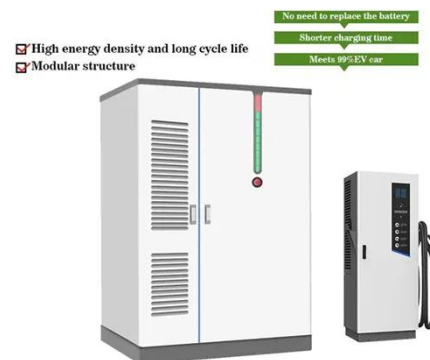

Atlas Expandable Energy Storage Cabinet

The expandable stackable Lithium Battery Storage Cabinets makes adding multiple Batteries or additional Inverters to your Energy Storage Solution quick, attractive and super simple.

[Get Price](#)

Battery-Inverter Enclosures , Hardcraft

Fully seam-welded or knock-down/flat pack styles Custom battery racks, either fully welded or bolt-up Integrated