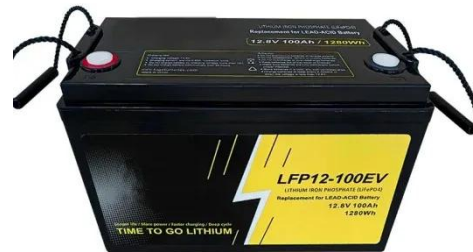

OUTDOOR INTEGRATED TELECOM CABINET FOR BASE STATIONS AMP

...

Turkish integrated energy storage cabinet three-phase used in train station
The paper reports a technical-economic comparison for a Turkey high-speed railway line, between 25 kV AC electrification and the use of ...