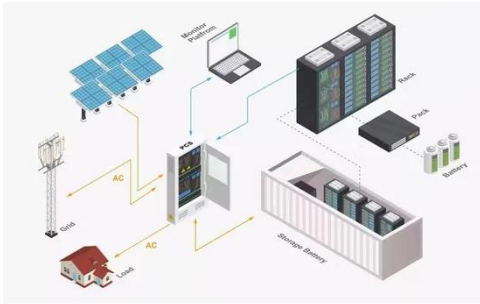

main benefit of

[Get Price](#)

Complete Guide to 5G Base Station Construction , Key Steps, ...

Outdoor base stations integrate all essential systems into a single Integrated Cabinet, designed to endure harsh conditions like direct sunlight, rain, and extreme temperatures.

[Get Price](#)