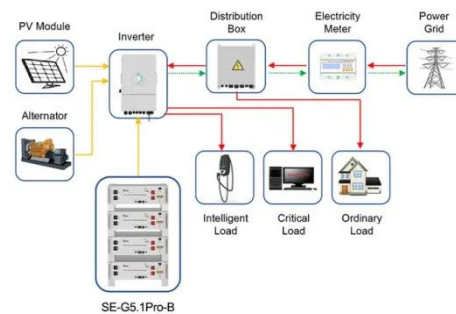

Application scenarios of energy storage battery products

SOLAR PANELS IN RWANDA

Quality Made in Rwanda products straight from Local SMEs; Free delivery in Kigali on orders above 10,000 RWF. We have solar panels at affordable prices and they're negotiable. Contact us