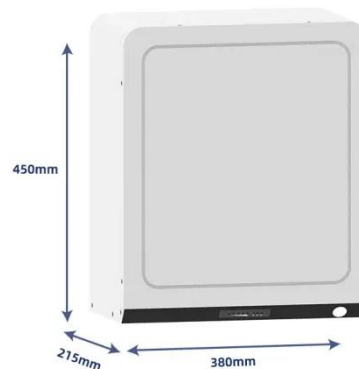

Item # SBE500, SBE500 , 500 kW , 500 kWh , Lithium-Ion , 480V On ...

Generac's SBE battery energy storage system is our latest addition to a portfolio of products and technologies helping commercial and industrial customers to meet their current and future energy goals.