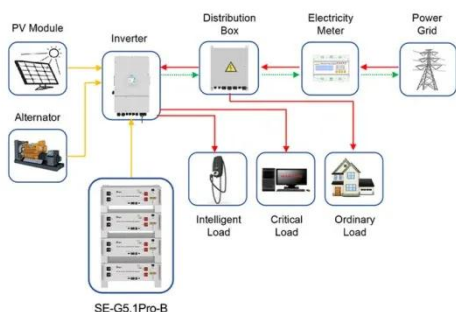

[Get Price](#)

Application scenarios of energy storage battery products