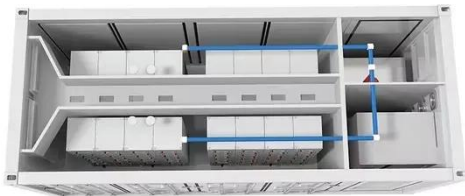

Malawi Maps & Facts

Malawi, located in southeastern Africa, is one of the smaller nations in the continent and covers an area of 118,484 sq. km. Completely landlocked, Malawi's main body of water is the ...

[Get Price](#)

All About Malawi

Malawi is a landlocked nation in Southeast Africa known for its strong sense of community, agricultural foundation, and vast freshwater resources. Often referred to as the "Warm Heart of Africa," Malawi is ...

[Get Price](#)