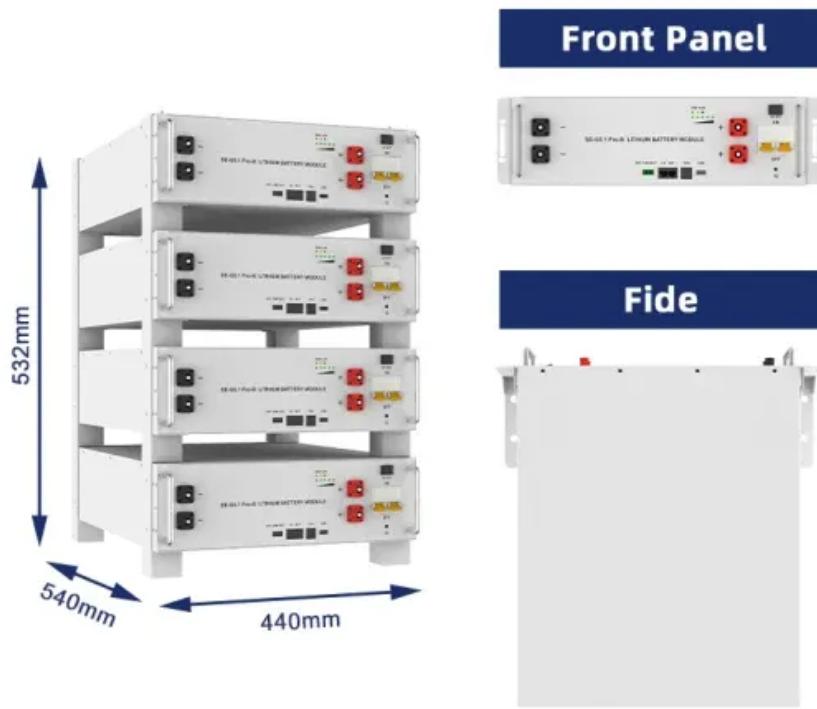

Male 220vdc inverter