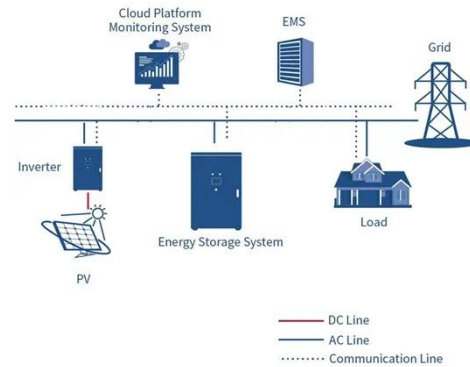

industrial control and automation housing. Whether you need one cabinet or a full-scale enclosure system, we're here to provide reliable solutions ...

[Get Price](#)

E-House Manufacturing , Keltour

Their modular design is produced entirely to reduce setup, commissioning, and startup duration. In addition, each E-house is sized and built to fulfill the electrical equipment & onsite footprint constraints.

[Get Price](#)

Power Distribution Centers (PDCs) & Motor Control Centers (MCCs)

From utilities to energy infrastructure projects, our modular turnkey electrical solutions are crafted to deliver scalable power in demanding environments. Need a reliable partner for your next power ...

[Get Price](#)