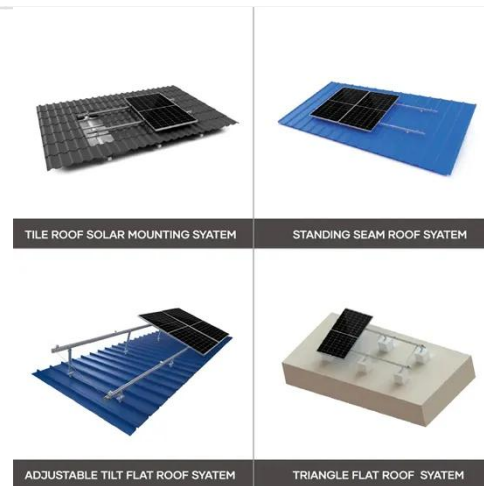

Outdoor Telecom Cabinets: Providing Power and Protection for

Understand how outdoor telecom equipment cabinets deliver reliable power protection and thermal stability for modern communication networks.