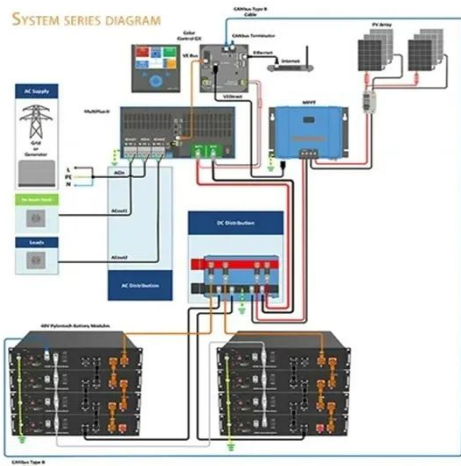

Outdoor enclosures & multitenant cabinets for telecom

Segmented compartments for multitenant or hybrid configurations. Vikinor outdoor enclosures are engineered for long service life under harsh weather conditions. They maintain internal equipment ...

[Get Price](#)

Efficient Hybrid Solar Power Solution for Outdoor Telecom Cabinets

The Hybrid Solar Power System for Outdoor Cabinets combines solar photovoltaic panels with battery energy storage and optional backup power sources to provide reliable, continuous power for remote ...

[Get Price](#)

40U Standard 19inch Outdoor Enclosure Hybrid Power Cabinet With ...

Our 40U (unit height) standard 19-inch outdoor cabinet equipped with hybrid power functionality, integrating both solar energy and power systems.

[Get Price](#)