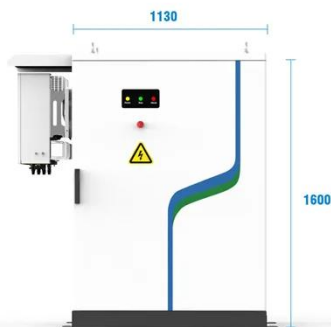

New EK solar Glass

- Voltage range: 691.2-947.2V
- >6000 cycles (100%DOD)
- Rated battery capacity: 216KWH (customizable)
- EMS communication: 4G/CAN/RS485

Transparent & Tempered Solar Panel Glass, Photovoltaic

New Way photovoltaic solar panel glass features High light-transmittance, Strong Hardness, Aesthetic Improvement, Lightweight, and Customizable. Contact the leading solar glass manufacturer with ...

[Get Price](#)

750 000 Tons Photovoltaic Glass Manufacturing Powering Solar ...

SunContainer Innovations - With solar installations growing at 22% annually worldwide, photovoltaic glass has become the backbone of modern renewable energy systems. This article explores how ...

[Get Price](#)

- PV / DG Application
- APP Intelligent Control
- Multi-Unit Parallel Expansion
- 98.8% Max. Efficiency

Solar Control

Pilkington Eclipse Advantage(TM) is a range of high performance solar control on-line coated clear or body-tinted glass, with unique colours and low-emissivity properties.

[Get Price](#)

New EK solar Glass