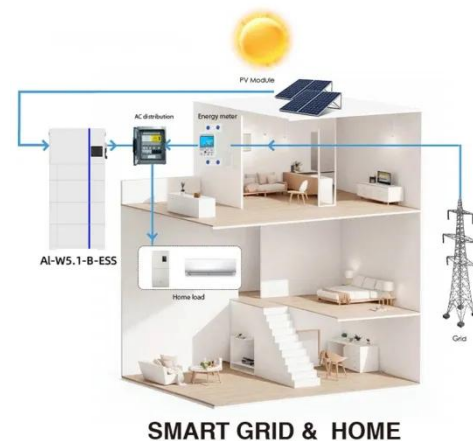

Nigerian wall-mounted energy storage battery factory

Power Wall Battery Installed in Nigeria , GSL ENERGY Wall Battery ...

Need a Wall Battery for Your Home or Business? GSL ENERGY provides tailored battery power wall solutions across Africa, including Nigeria, Kenya, Ghana, and South Africa.

[Get Price](#)

Why Battery Storage Is Key to Nigeria's Energy Transition -- EM ...

At EM-ONE, we've spent over a decade specializing in designing, developing and building renewable energy systems across Nigeria and West Africa. This includes hospitals, ...

[Get Price](#)

GSL Energy's 30kWh Wall Battery Powers Homes in Nigeria with ...

The installation of the GSL Energy 30kWh Wall Battery Home Energy Storage System in Nigeria is a significant step toward ensuring more reliable, cost-effective, and sustainable energy ...

[Get Price](#)