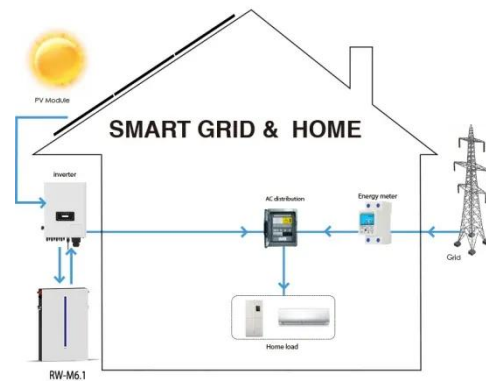

Niue local energy storage power company

How does a small island nation like Niue ensure stable power supply while transitioning to renewable energy? The answer lies in its innovative energy storage system - a game-changer

[Get Price](#)