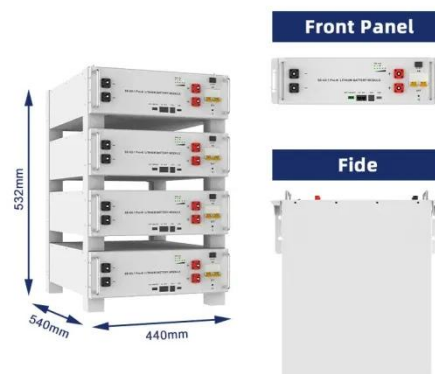

The Government of Niue , Niue Renewable Energy

The Niue Renewable Energy project currently being constructed near the airport comprises a 2.79MWp photovoltaic solar array, 8.19MWh Battery Energy Storage System and significant upgrades to the ...