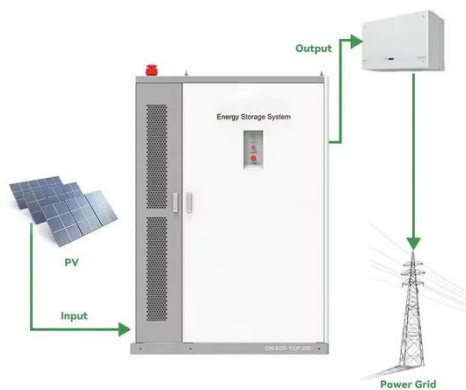

They feature adjustable square cage nut mounting rails with u-markings. The mounting rail depth is marked and adjustable in 10 mm increments between 6 and 37.5 inches deep. Reversible and ...

[Get Price](#)