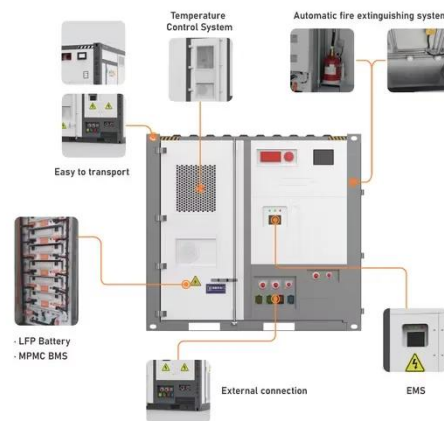

Energy Storage Outdoor Cabinet Module Design: Innovations ...

Behind these modern miracles? Energy storage outdoor cabinet modules - the unsung heroes of our electrified world.