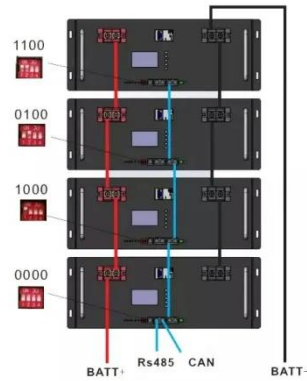

LongXing outdoor power cabinet provides flexible size options, offers the ideal enclosure solution to build the whole base station inside.

[Get Price](#)