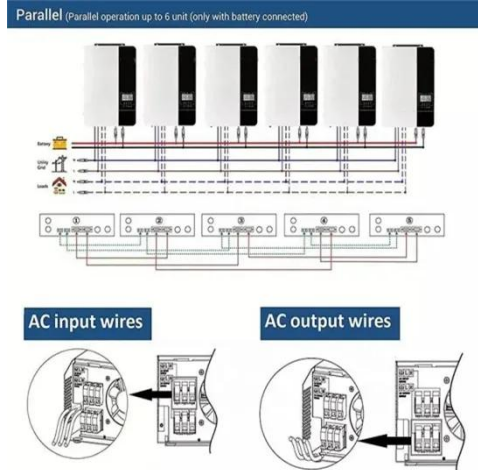

expert advice and more. Visit REI Co-op online and in-store.

[Get Price](#)

Outdoor Gear & Sports Store

Get the latest outdoor gear at DICK'S. Find outdoor equipment for hunting, fishing, camping and hiking in our Outdoor Sports Store. Best Price Guarantee.

[Get Price](#)

The Outdoor Warehouse , Everything For The Outdoors

Shop The Outdoor Warehouse for a Zillion Things Outdoors. Great ways to save on camping, hiking, climbing, bicycling, fishing, offroading, boating and More.

[Get Price](#)