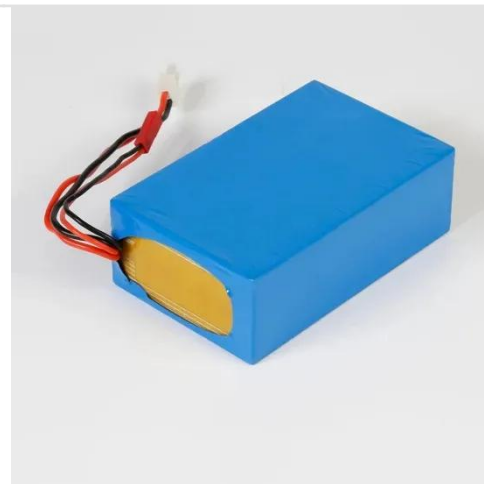

New & Used Outdoor Gear , Top Brands , Out& Back Outdoor

Out& Back Outdoor is your one-stop shop for new and used outdoor gear and equipment from top brands. Find high-quality products with deals up to 80%