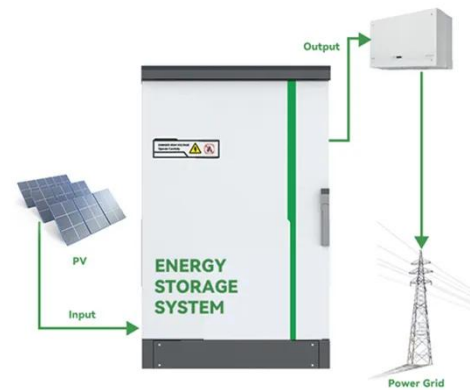

## 750-Watt Battery Powered Portable Power Inverter

Have power on-the-go with this Nature Power 750-watt ...

[Get Price](#)