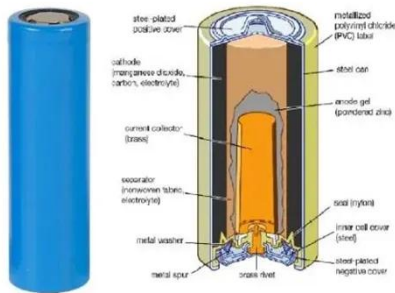

promises to act as a central power hub

...

[Get Price](#)

SolarEdge offers upgrade to oversized system, add backup power

Inverter supplier SolarEdge has launched a new service, Re-Energize, to extend retrofit upgrades to US customers. Homeowners with SolarEdge projects installed before J, ...

[Get Price](#)