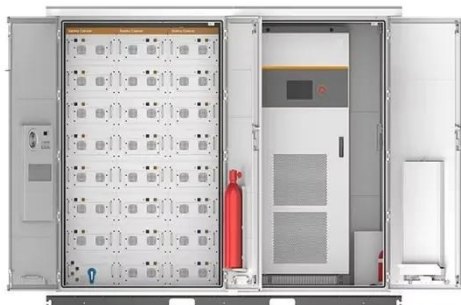

Outdoor telecom enclosure dc financing

Telecom System Integration and Outdoor Network Enclosure Solutions

Westell offers secure, weather-tight outdoor network enclosures to protect electronic equipment for outdoor telecom networks.

[Get Price](#)

NEMA 4X Outdoor Telecom Enclosure Manufacturer

Leading global manufacturer of indoor and outdoor NEMA 3R to 4X enclosures for Telecommunication, Aerospace, Green Energy, Oil Gas and Utilities markets.

[Get Price](#)

Outdoor Telecommunication Enclosures

Our top-grade enclosures provide safe and secure environments for critical electronic and communication components. Whether you need to house servers, switches, or routers, our telecom ...

[Get Price](#)

Outdoor Telecom Cabinets &