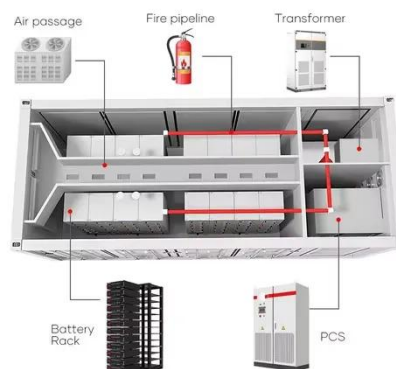

IP65 Battery Cabinet

The battery storage cabinet protects from moisture and ensures that your batteries remain in top condition for years to come. In addition, it is essential