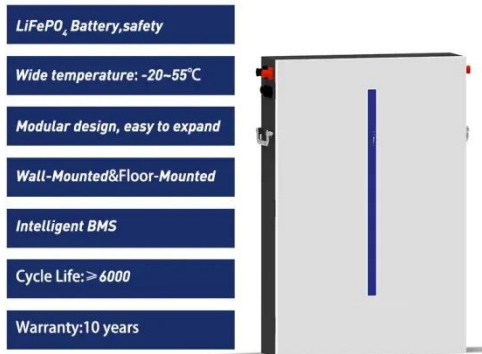

Photovoltaic color steel tile slide bracket

Photovoltaic color steel tile slide bracket

Photovoltaic Mounting Brackets for Color Steel Tile Roofs: E

With a wide range of photovoltaic mounting brackets for color steel tile roofs, Haina Solar Tech offers the perfect solution for securing solar panels on commercial and residential