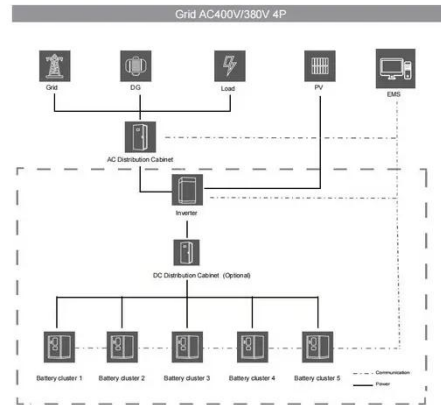

ignoring their purlin connection method.
It's like buying a Ferrari but using bicycle tires.

[Get Price](#)

Contact Us

For catalog requests, pricing, or partnerships, please visit:
<https://k3gizycko.pl>