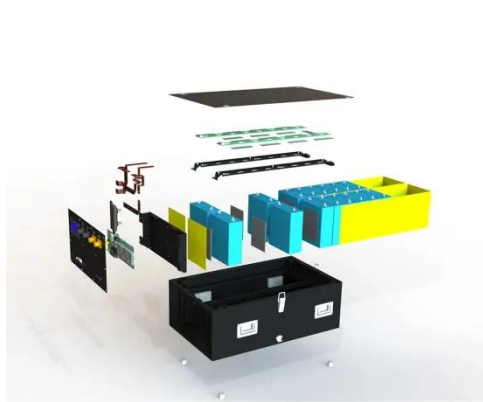

Port-grade 220V server racks for the South Africa

HPE Server Racks

Are you looking for a rack to fit your compute requirements that is designed to perform at a reasonable price? Take the guesswork out of infrastructure with HPE purpose-built racks.

[Get Price](#)

Server Racks for housing servers and IT equipment

These steel server cabinets are manufactured with high strength steel, and include 4 fans and 2 shelves. The front glass door can be changed to a perforated steel front door.

[Get Price](#)

Blue screen crashes.

Hello, im hoping someone can help, ive been having issues with my prebuilt PC since i purchased it. There were a few things that i think i have fixed, there were temperature issues and the ...

[Get Price](#)

Port USB ne fonctionne pas sous windows 10