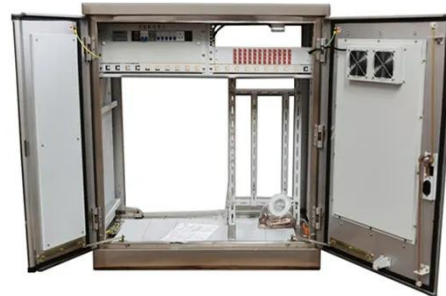

Port louis outdoor telecom cabinet with ultra-large capacity

Overview

The WOD-62DXC NEMA enclosure (63"H x 32"W x 30"D, 33 RU) is a heavy-duty, all-weather solution designed for telecom and mission critical applications. Built from AlumiFlex®, a lightweight yet durable material, it provides steel-like strength to support the heaviest equipment. Charles Universal Broadband Enclosures (CUBE) are constructed to withstand the elements and provide superior protection for active electronics in all environments. Designed to house a variety of communications equipment, CUBE customers take advantage of our engineering and factory integration for. When your network infrastructure demands reliable outdoor protection, American Products delivers weatherproof telecom enclosures engineered for performance and built to last. These specialized cabinets house and protect sensitive equipment like routers, switches, and other network devices.

[Get Price](#)

Outdoor Telecom Cabinets & Enclosures , NEMA-Rated

Whether you need a compact fiber distribution unit or a large UPS enclosure, each outdoor telecom box can be configured to support integrated power, fiber optic, and data systems within our facility.