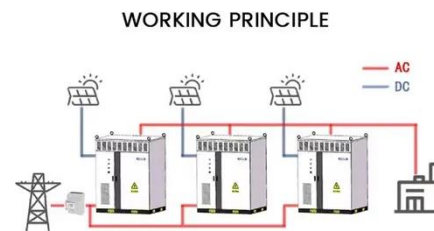

and portable energy storage solutions. Our modular energy storage cabinets and energy storage battery cabinets deliver flexible, on-site power ...

[Get Price](#)