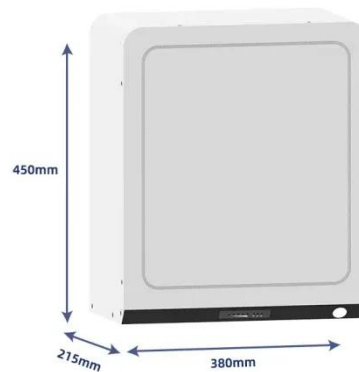

6U 600mm Wide x 600mm Deep IP55 Pole Mount Outdoor Cabinet

AZE's 6U IP55 pole mount Outdoor Cabinet are designed to protect your sensitive network equipment from harsh environments, with waterproof and dustproof features to safeguard it from the elements, ...