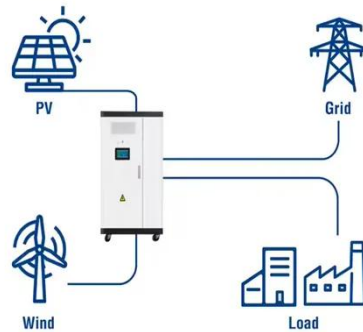

Brazilian Islands, 600mm Deep ...

Easily find, compare & get quotes for the top Lithium Battery Cabinet For Brazilian Islands, 600mm Deep equipment & supplies

[Get Price](#)

Utility-Scale ESS solutions

MCS Charge Post + Power Cabinets Electrifying Logistics with ...

Power Specification System Specification
Electrical Connection Cabinet - Charge Post: DC Power Cable, per cabinet (up to):

[Get Price](#)

How do I refresh an Excel Power Query using Power Automate Online?

0 I have data being pulled from a SharePoint list to an Excel file and I'm trying to use Power Automate online to create a scheduled flow that will trigger the "Refresh All" button for Power ...

[Get Price](#)