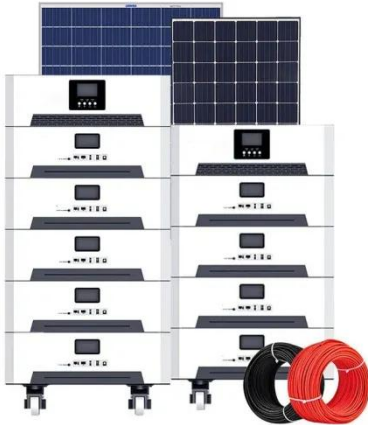

## Power cabinets used at Brazilian border posts 600mm deep

---

### Power Cabinets and Power Racks

Our power solutions maximize power density and flexibility through their compact design, fitting perfectly into either 19" or 23" racks with multiple depth options (300mm, 400mm, or 600mm).