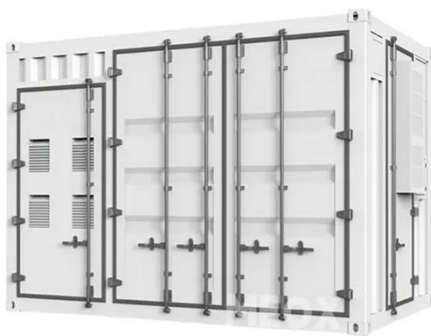

What is the C++ function to raise a number to a power?

Raise a floating point to power 1/3 (cube root) There is also dedicated function for that, just call `std::cbrt`. Raise integer constant 2 to a positive integer power Use a left shift `<<` with 1 as base. The exponent ...

[Get Price](#)

Lithium+battery+cabinet+for+Brazilian+islands,+600mm+deep ...

Inventory, pricing and datasheets from authorized distributors of part Lithium+battery+cabinet+for+Brazilian+islands,+