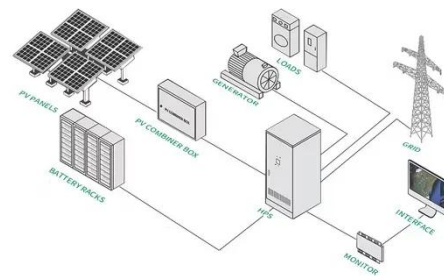

Purcell Systems , Equipment Enclosures & Cabinets

Purcell makes the decision easy, by offering specially engineered families of standard, modular, and configurable