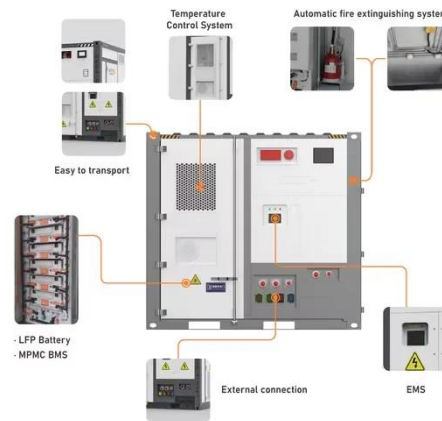

Power outage operation steps for photovoltaic combiner box

Overview

Before initiating an emergency shutdown, there are a few checks you should perform. First, visually inspect the DC combiner box. Look for any signs of overheating, like discolored components or a burning smell. Check if there are any loose connections, which could be a cause. A solar combiner box is a crucial component in solar energy systems, designed to consolidate the outputs of multiple solar panel strings into a single output that connects to an inverter. That's when an emergency shutdown is needed to prevent further damage and ensure the. Next, we will introduce the photovoltaic AC combiner box from aspects such as product function introduction, product display, technical parameters, wiring schematic diagram, installation tools, installation precautions, and wiring, aiming to let photovoltaic people understand the combiner box. This guide explains how combiner boxes work, how they have evolved, how to select the right model, and what future trends will shape the next generation of solar infrastructure. Data can feed SCADA or local analytics. What is a combiner box in a PV system?

In the PV power generation system, the combiner box is a wiring device that ensures the.

Power outage operation steps for photovoltaic combiner box

Photovoltaic combiner box power outage process

When selecting a photovoltaic (PV) combiner box, several key parameters must be considered to ensure the efficient operation and safety stability of the PV power station.

[Get Price](#)

SUPPORT REAL-TIME ONLINE MONITORING OF SYSTEM STATUS

Solar combiner box: definition, core functions and working principle

How Does a Combiner Box Work? The combiner box in a solar photovoltaic (PV) system aggregates the electrical output from multiple solar panels into a single conduit, which is then fed into ...