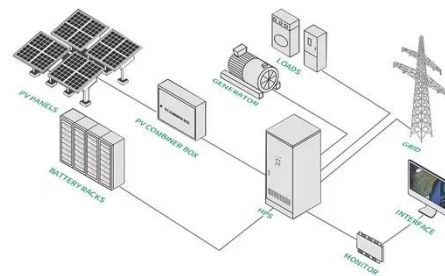

Modular Data Center, Self-Cooling, 2x 44U Racks, 25 kW AC, Service

This SmartRack® Modular Data Center is composed of IT rack, cooling and service enclosures that form a performance optimized data center (POD). This