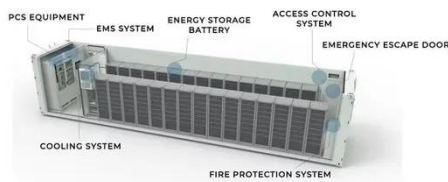

Georgia Lottery: $478.2M Powerball jackpot won in Buford

The Power Play multiplier was 2X. Georgia's lucky ticket holder will have the choice between an annuitized prize of $478.2 million or a lump sum payment of $230.6 million.

[Get Price](#)

Powerball Draw Result

Winners Mon, Powerball JACKPOT
WINNERS None Match 5 + Power Play $2 Million
Winners None Match 5 $1 Million
Winners FL, GA, IL, NY (2), OH, PA, TN, WI