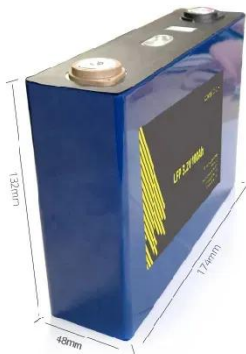

The table below consolidates key specs for LZY Energy Indoor Photovoltaic Energy Cabinet models. Indoor, floor-standing models all feature AC output, photovoltaic input, and energy storage functionality.

[Get Price](#)

Energy Storage Equipment, Energy storage solutions, Lithium battery

Huijue Group offers industrial and commercial energy storage, PV-BESS -EV Charging, Off-grid / On-grid Microgrid, telecom site solutions, and home solar energy storage, ensuring ...

[Get Price](#)

Communication Base Station Battery Cabinets , Huijue Group E-Site

Behind every communication base station battery cabinet lies a complex engineering marvel supporting our hyper-connected world. As 5G deployments surge 78% YoY (GSMA 2023), these silent power ...

[Get Price](#)