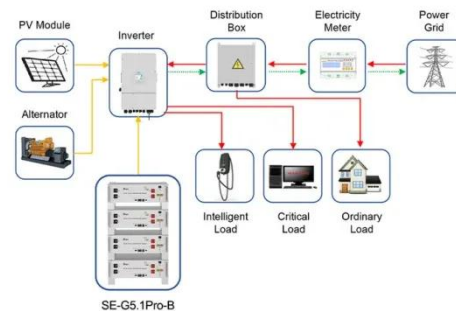

[Get Price](#)

GVLMBCA200K500G

GVLMBCA200K500G - Galaxy VL Maintenance Bypass Cabinet with Backfeed, single unit, 200-500kW 400/415/480V.

[Get Price](#)

Application scenarios of energy storage battery products