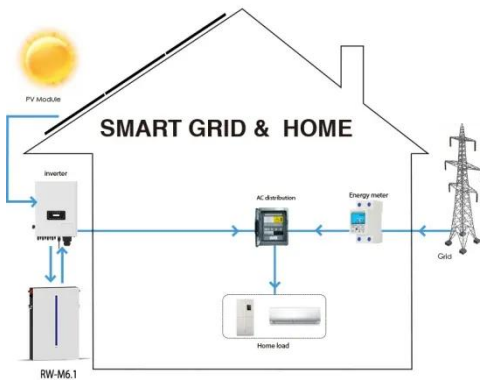

EPC48120/1800-Ha4 Outdoor Power

...

Emerson network power cabinet
EPC48120/1800-HA4 outdoor power 48V
120A Model no.: EPC48120/1800-HA4
Size: 300*600*2200mm The EPC48120
series is an integrated ...

[Get Price](#)

ASG Power , Custom Power and Controls Cabinets

Discover ASG's custom power and control cabinets. Flexible designs, UL-certified quality, and expert engineering tailored to your unique project needs.

[Get Price](#)

communication cabinet-Outdoor cabinet-Shenzhen Yitong ...

communication cabinet Product Overview: The outdoor communication integrated power cabinet solution is designed for industries such as government, power, military, banking, ...

[Get Price](#)