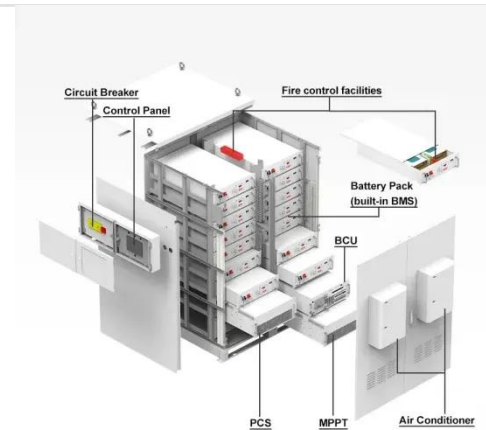

NEMA Enclosures & Integrated Solutions

Whether for remote telecom stations, solar hybrid systems, or industrial automation units, we provide fully assembled cabinets with integrated power, cooling, and control systems for plug-and-play ...

[Get Price](#)

Remote Industrial Off-Grid Stand-